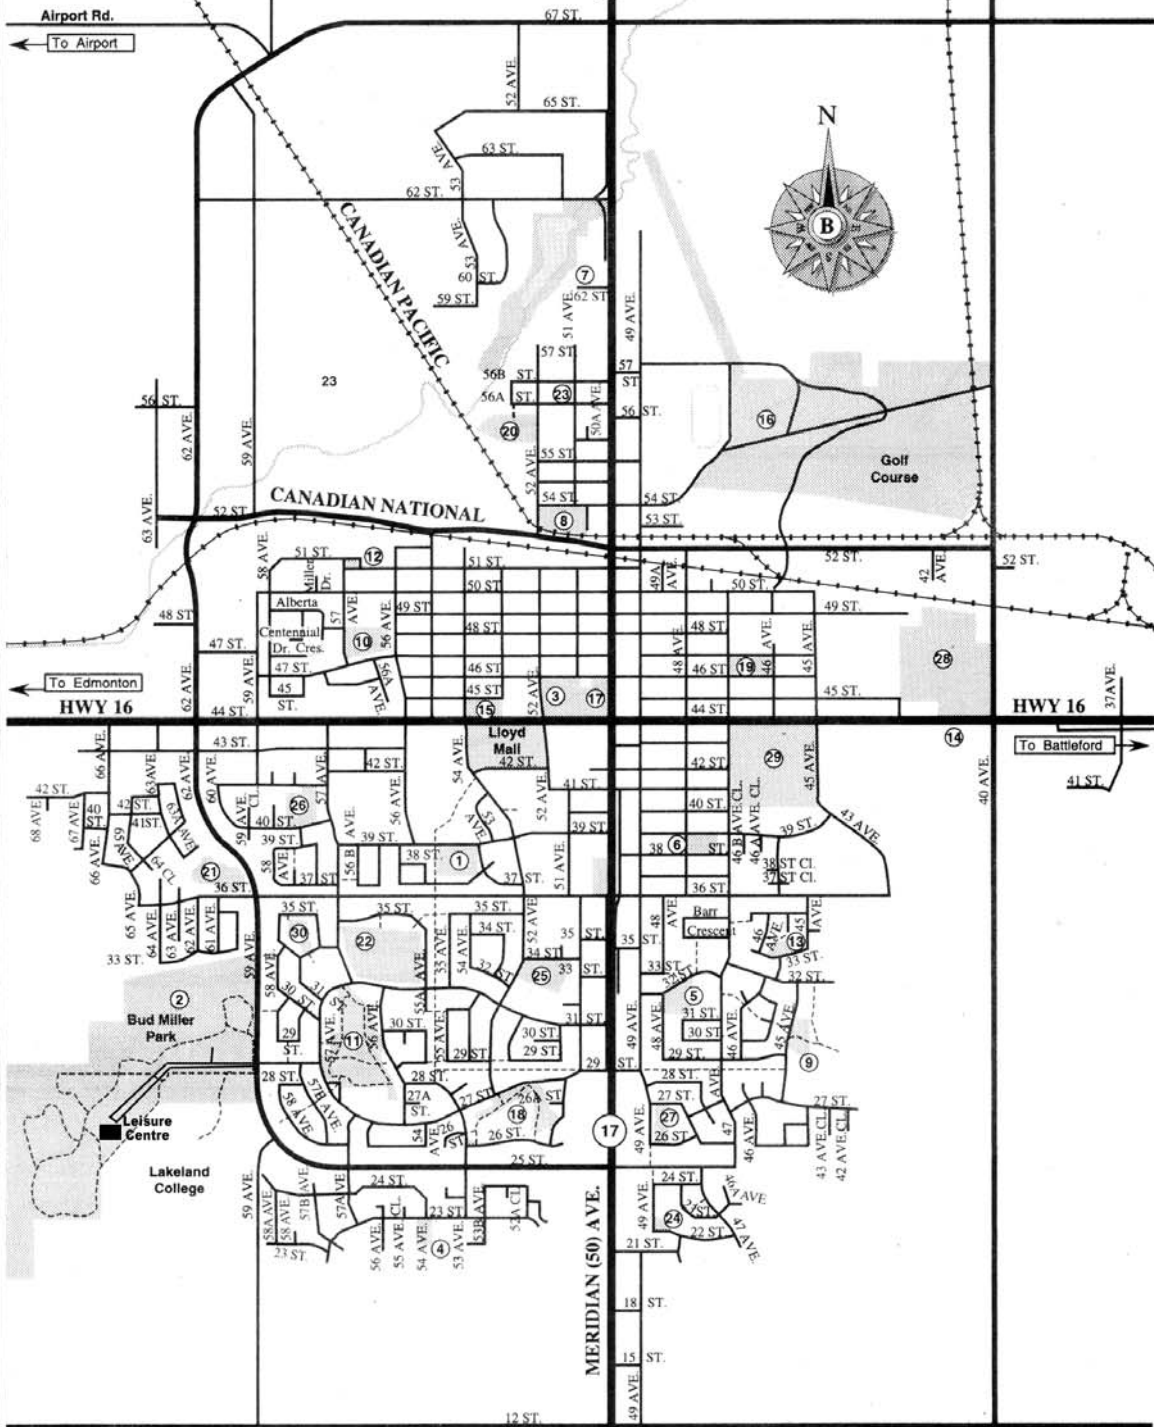

LLOYDMINSTER

- | | |
|---------------------------------------|------------------------------------|
| 1 Anniversary Park | 17 Memorial Park |
| 2 Bud Miller All Seasons Park | 18 Messum Park |
| 3 Civic Square | 19 Minor Park |
| 4 College Park | 20 Moose Park |
| 5 Colonial Park | 21 Park View Park |
| 6 Glendale Park | 22 Rendell Park |
| 7 Glenn E. Nielson Industrial Park | 23 Morhend Park |
| 8 Husky Ball Park | 24 Rekrutiak Park |
| 9 Jaycee Park | 25 Robertson Community School Park |
| 10 Kin-Kinette Park | 26 Rotary Park |
| 11 Kinsmen Participark | 27 Turvey Park |
| 12 Kinsmen Tot Lot | 28 VLA Soccer Fields |
| 13 Lakewood Park | 29 Weaver Park |
| 14 Legion Ball Park | 30 Westwind Park |
| 15 Lions Park | |
| 16 Lloydminster Golf and Country Club | |

ROAD CLASSIFICATION	
	Main roads
	Light-duty roads
	Bike Path
	Railroads